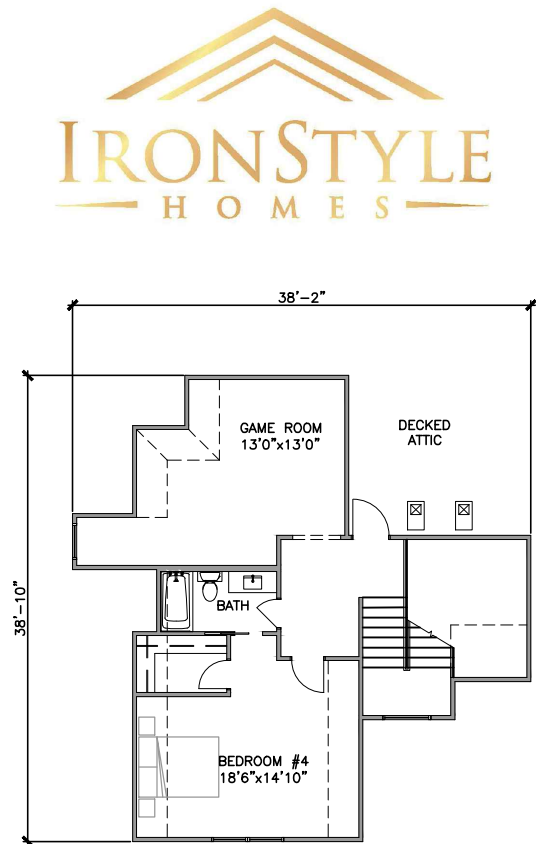

THE EBBETS

FIRST FLOOR

SECOND FLOOR

1st: 2,022 SF • 1st OVER VENEER: 2,099 SF

2nd: 743 SF • TOTAL: 2,765 SF

AMY LEIGH PROSSER
 cell: 918.805.9713
 APROSSER@CCTULSA.COM
 www.ironstylehomes.com

CHINOWTH
 & COHEN
 REALTORS®