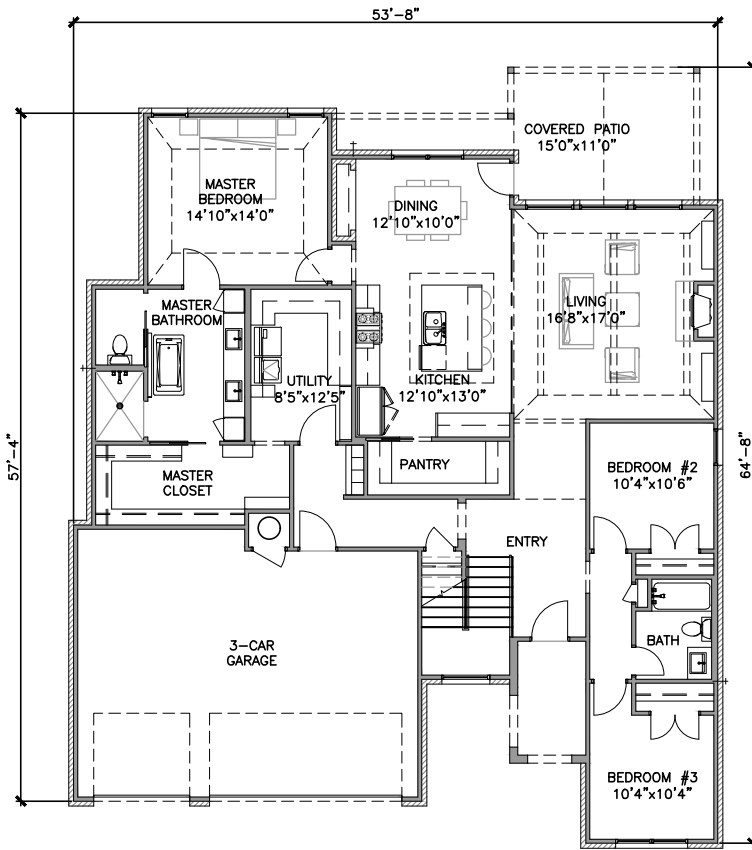

THE EBBETS

FIRST FLOOR

SECOND FLOOR

1st: 2,022 SF • 1st OVER VENEER: 2,099 SF

2nd: 743 SF • TOTAL: 2,765 SF

AMY LEIGH PROSSER
 cell: 918.805.9713
 APROSSER@CCTULSA.COM
 www.ironstylehomes.com

CHINOWTH
 & COHEN
 REALTORS®