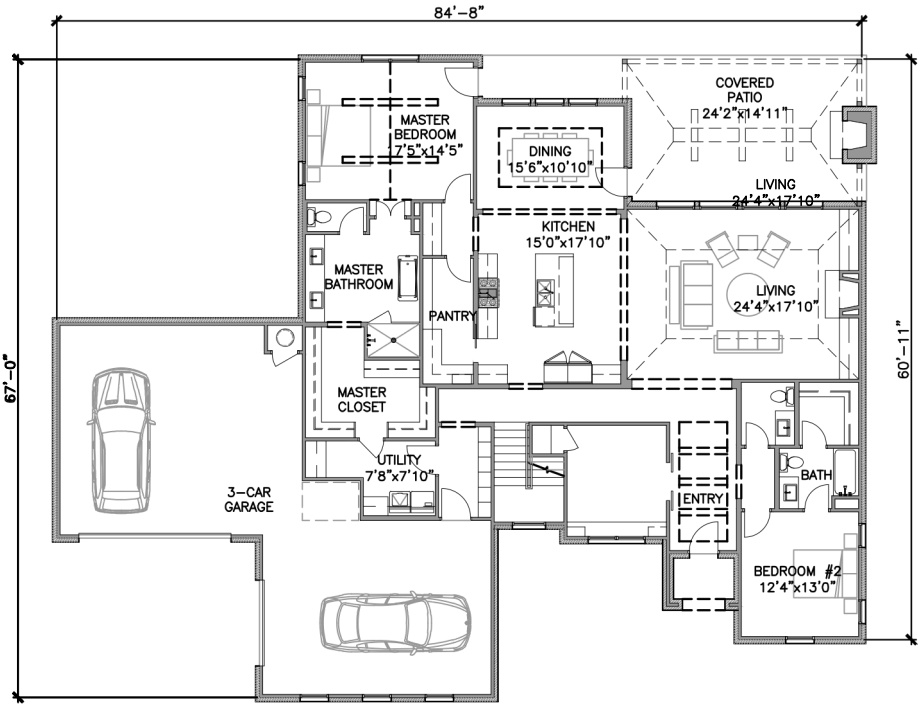

# THE RIVERFRONT

FIRST FLOOR

SECOND FLOOR

1st: 2,585 SF • 1st OVER VENEER: 2,669 SF

2nd: 1,226 SF • TOTAL: 3,811 SF

Brandy Ford  
 Cell: (918) 782-7227  
 Brandy@BFordHomes.com

**Sheffield**  
 REALTY