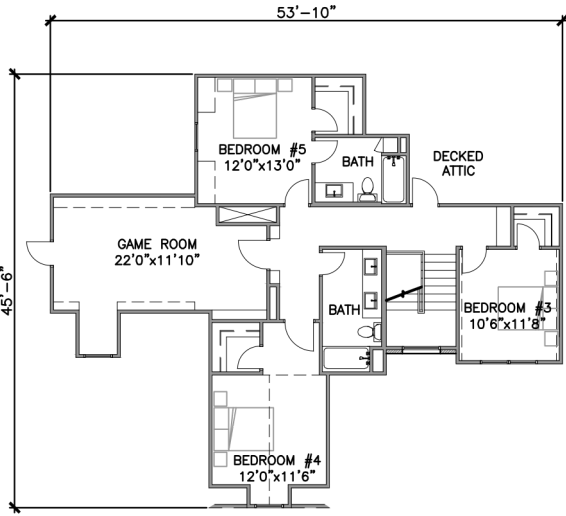

# THE RIVERFRONT

FIRST FLOOR

SECOND FLOOR

1st: 2,585 SF • 1st OVER VENEER: 2,669 SF

2nd: 1,226 SF • TOTAL: 3,811 SF

Brandy Ford  
 Cell: (918) 782-7227  
 Brandy@BFordHomes.com

**Sheffield**  
 REALTY