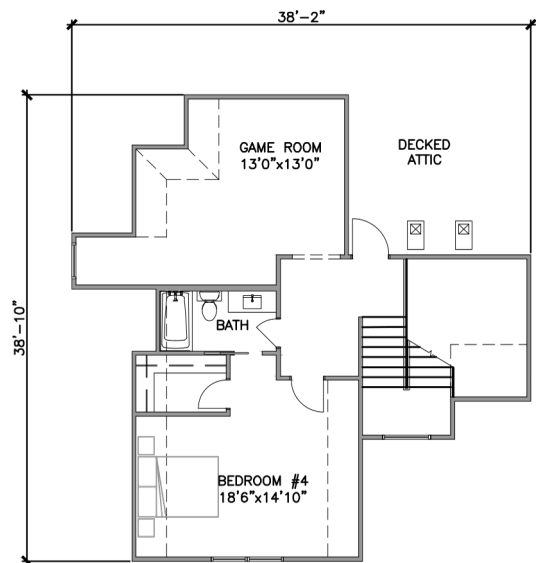

THE EBBETS

FIRST FLOOR

SECOND FLOOR

1st: 2,022 SF • 1st OVER VENEER: 2,099 SF

2nd: 743 SF • TOTAL: 2,765 SF

Brandy Ford
 Cell: (918) 782-7227
 Brandy@BFordHomes.com

Sheffield
 REALTY