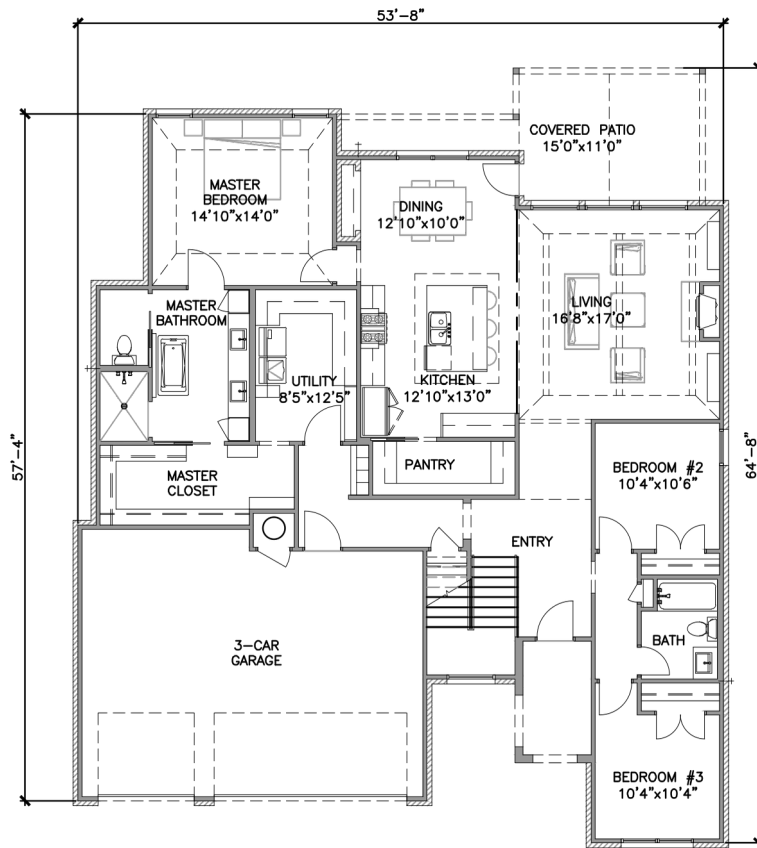

THE EBBETS

FIRST FLOOR

SECOND FLOOR

1st: 2,022 SF • 1st OVER VENEER: 2,099 SF

2nd: 743 SF • TOTAL: 2,765 SF

Brandy Ford
 Cell: (918) 782-7227
 Brandy@BFordHomes.com

Sheffield
 REALTY